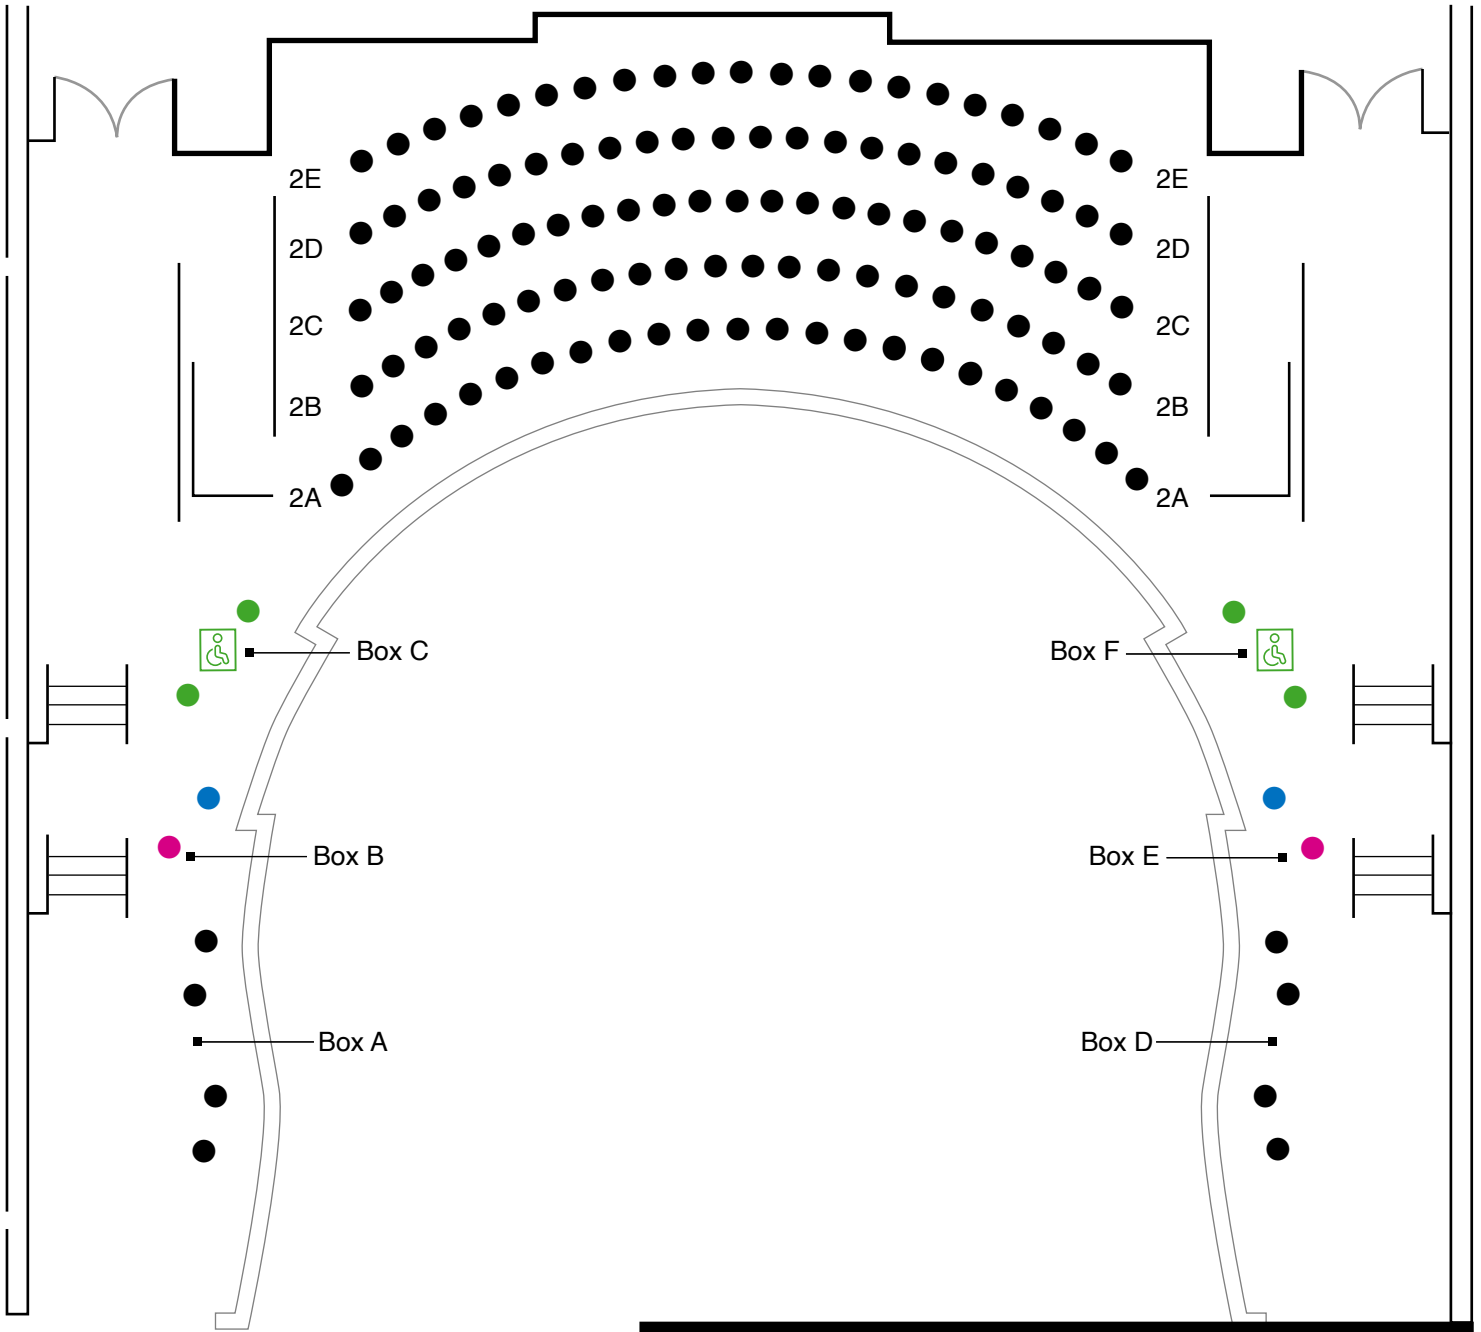

# MAIN STAGE BALCONY

- Regular Seat
- ♿ Wheelchair
- Companion
- Bariatric Seat
- Bariatric Companion Seat

# MAIN STAGE ORCHESTRA LEVEL

**MAIN STAGE**

- Regular Seat
- ♿ Wheelchair
- Bariatric Seat
- Bariatric Companion Seat

STUDIO 5400  
STAGE

- Regular Seat
- Companion Seat
- Wheelchair