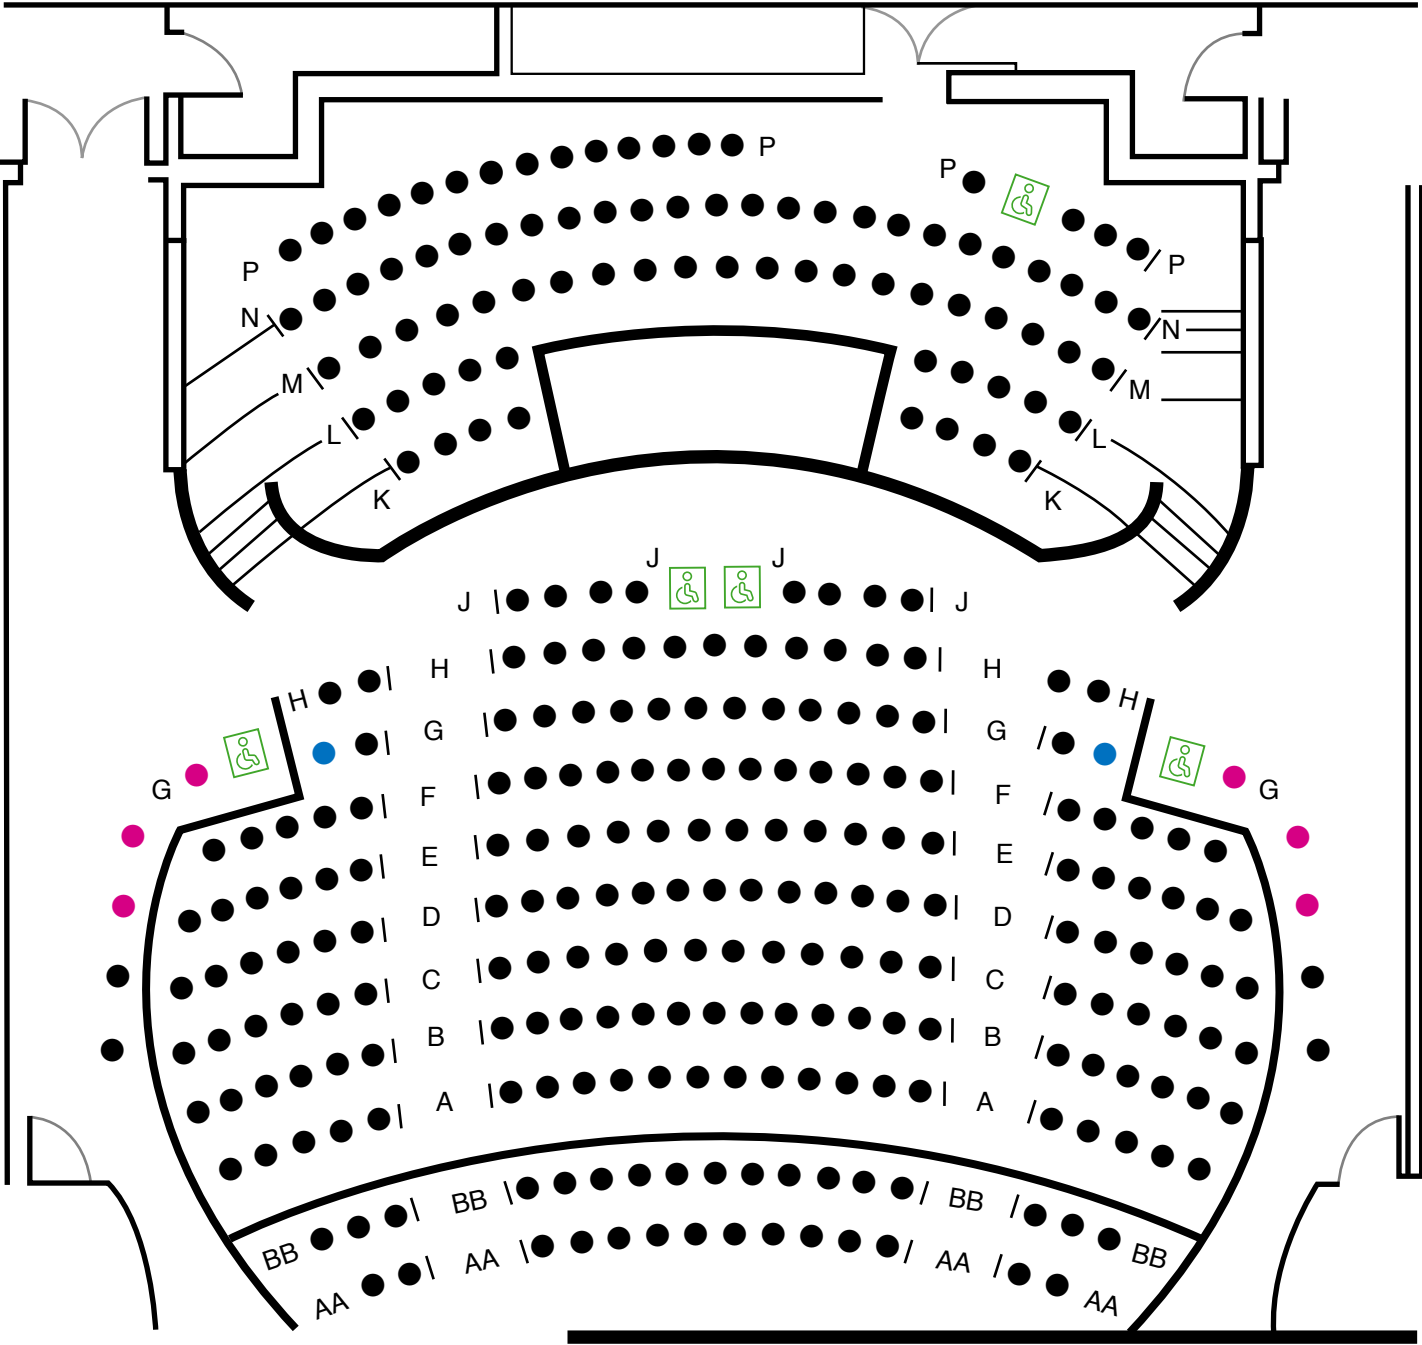

# MAIN STAGE BALCONY

- Regular Seat
- ♿ Wheelchair
- Companion
- Bariatric Seat
- Bariatric Companion Seat

# MAIN STAGE ORCHESTRA LEVEL

**MAIN STAGE**

- Regular Seat
- ♿ Wheelchair
- Bariatric Seat
- Bariatric Companion Seat

STUDIO 5400  
STAGE

- Regular Seat
- Companion Seat
- Wheelchair